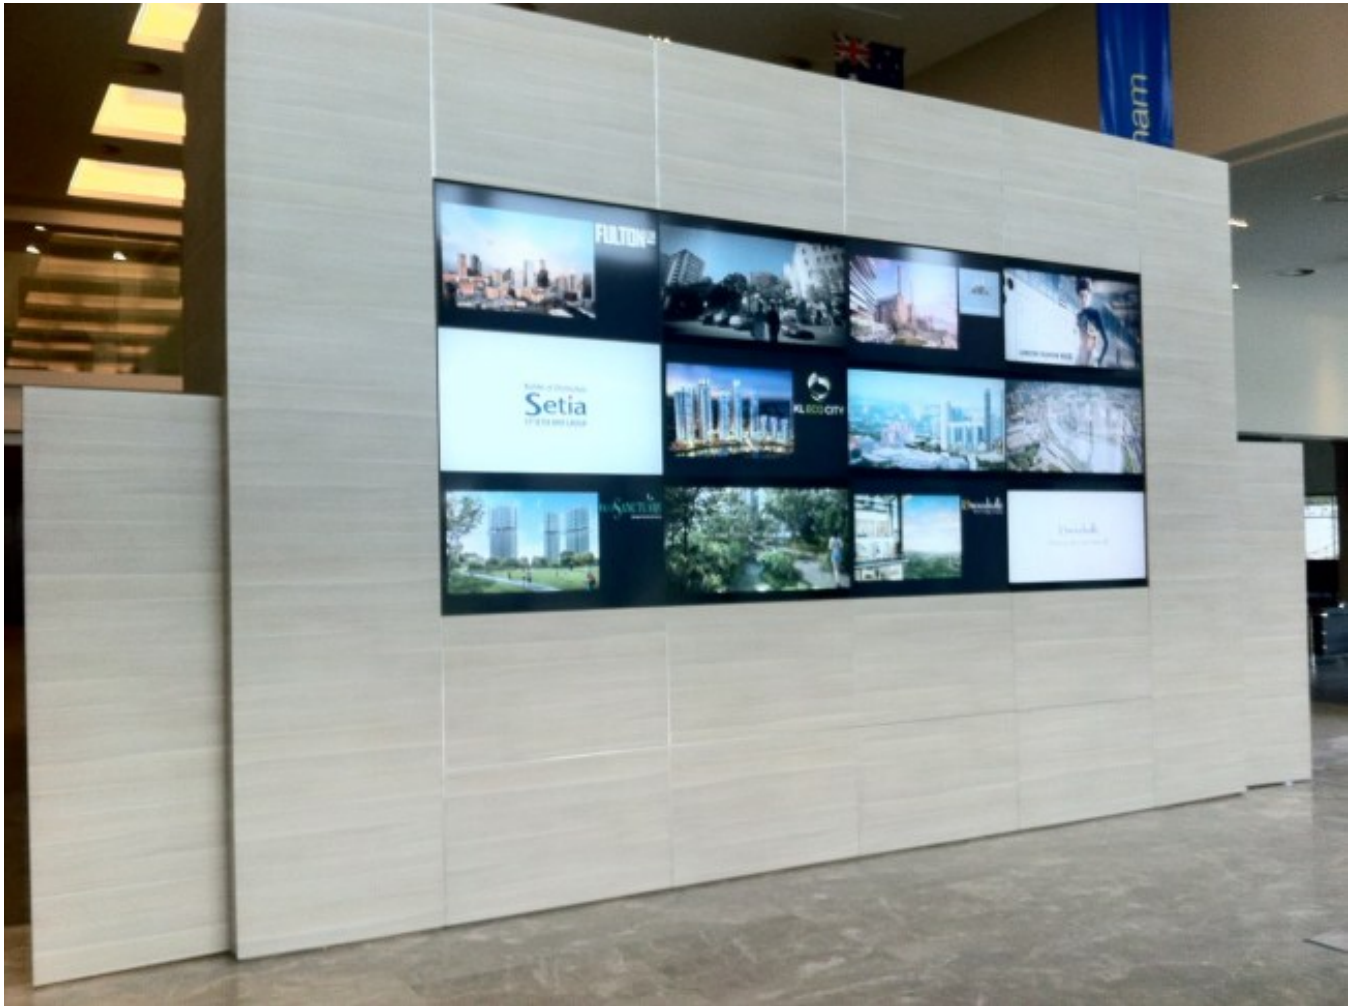

# VIDEO/ DATA WALL DISPLAY (24x7 Operation) Bigger the screen higher the impact

Video walls are also known as Data walls. Video wall is a multi-monitor or cube set up that display the content by connecting with the external sources like USB, PC, Laptop, CCTV, etc. With LED backlit & LCD technology it offers implausible color depth and contrast quality.

We can use all the cubes to show one single content or can show on the part of the data wall as well.

With our narrow bezels and high resolution video walls with auto colour and brightness matching mechanism offers far fetched experience & factor to any viewer.

LED Cubes are available in different size. They are reliable & durable amenity to any organization.

It comes with an optional video wall controller that helps to spilt & distribute one single image into parts.