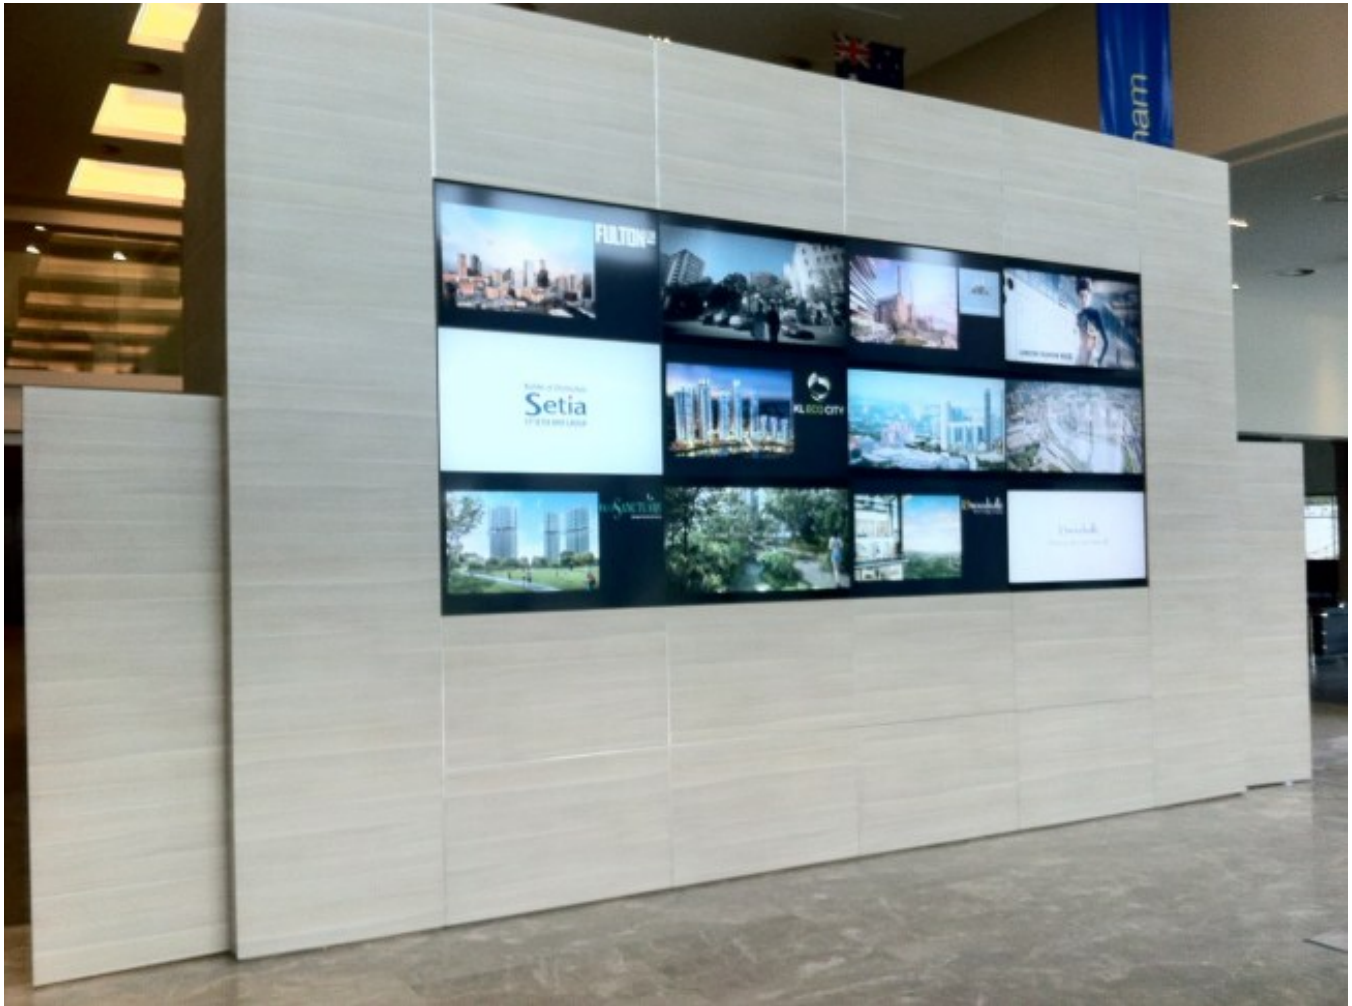

VIDEO/ DATA WALL DISPLAY (24x7 Operation) Bigger the screen higher the impact

Video walls are also known as Data walls. Video wall is a multi-monitor or cube set up that display the content by connecting with the external sources like USB, PC, Laptop, CCTV, etc. With LED backlit & LCD technology it offers implausible color depth and contrast quality.

We can use all the cubes to show one single content or can show on the part of the data wall as well.

With our narrow bezels and high resolution video walls with auto colour and brightness matching mechanism offers far fetched experience & factor to any viewer.

LED Cubes are available in different size. They are reliable & durable amenity to any organization.

It comes with an optional video wall controller that helps to spilt & distribute one single image into parts.

Product Specifications:

Video data wall display

Model	55 HT DW Z
Display Technology	LCD
Operational Hour	24 x 7
Display Colour	16.7 Billion
Light Output of Projection engine	500 Lumens
Panel Technology	IPS
Lamp / Light Source	LED
Life of Light Source	50000 hrs
Diagonal Size	55"
Resolution	1920 x 1080
Bezel to Bezel Width	1.8 mm
Aspect Ratio	16:9
Viewing Angle	178 degree
Brightness	700 nits
Static Contrast Ratio	3000:1
Response Time	8 miliseconds
Uniformity of brightness	90 % across the screen
Lamp wattage	40 Watt
Display Port	Available (1 Input, 1 Output)
DVI Port	Available
DVI-D Port	Available
HDMI Port	Available
VGA Port	Available
Dimension	1044.9 x 590 x 101.6 mm