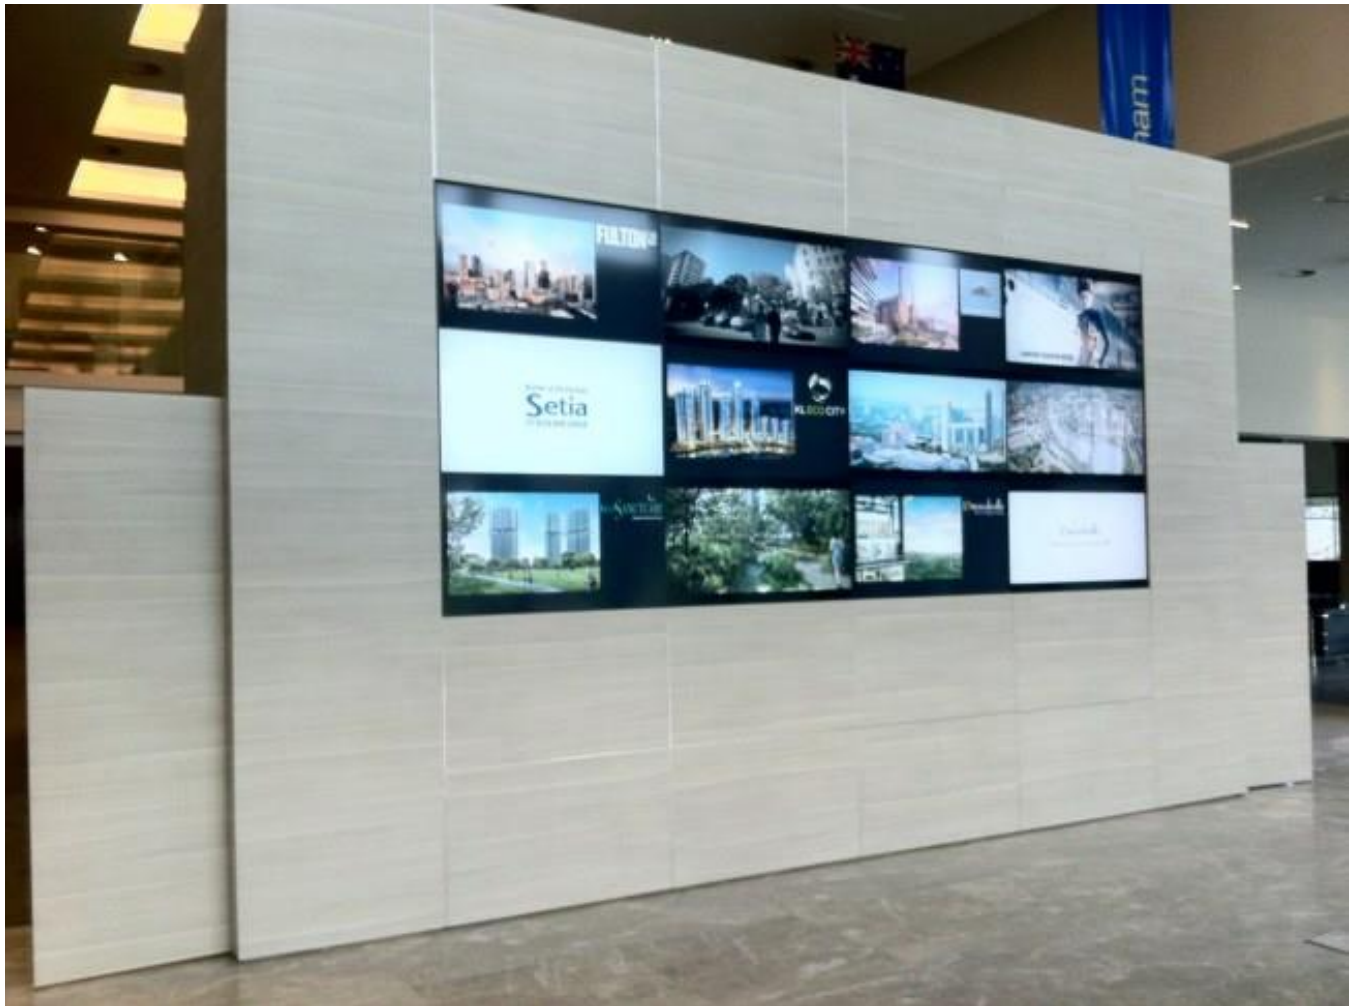

VIDEO/ DATA WALL DISPLAY (24x7 Operation) Bigger the screen higher the impact

Video walls are also known as Data walls. Video wall is a multi-monitor or cube set up that display the content by connecting with the external sources like USB, PC, Laptop, CCTV, etc. With LED backlit & LCD technology it offers implausible color depth and contrast quality.

We can use all the cubes to show one single content or can show on the part of the data wall as well.

With our narrow bezels and high-resolution video walls with auto colour and brightness matching mechanism offers farfetched experience & factor to any viewer.