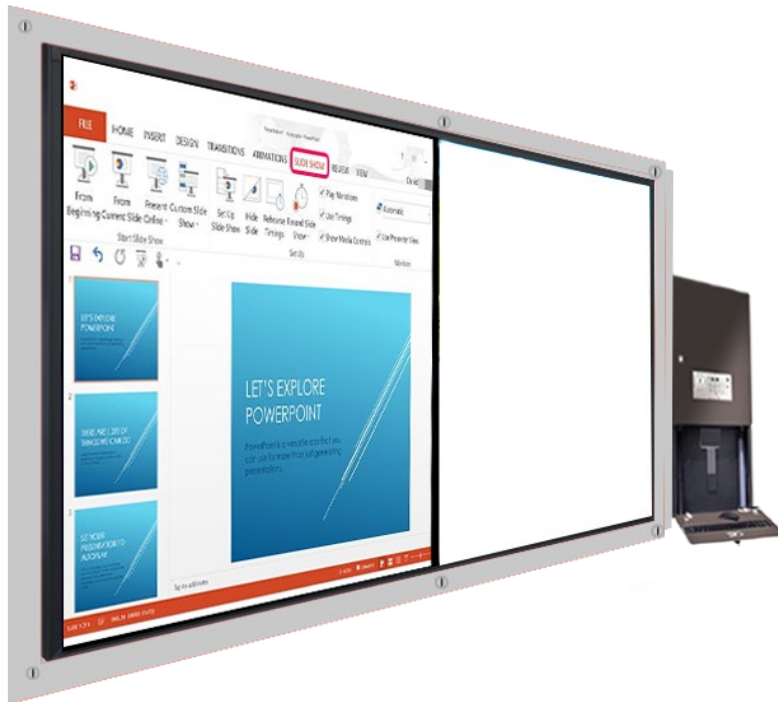

# DIGITAL BOARD WITH LED Backlit 65 Inch Touch AND SLIDING BOARD

Hugo Techno presents DIGITAL BOARD with 65" 4K (3840 x 2160 resolution) LED touch screen with Multimedia Controller, Biometric access device, Power Backup, Touch, Visualizer/Document Camera, Digital Writing Pad, Speakers with Amplifier. An elegant, appealing, smart and sleek structure with sliding white board installed in lockable frame that has best-in-class reliability, stunning, secured and attractive system. User-friendly and interactivity tools, cabinet with Integrated PC Module gives you all plausible reasons to deploy it in your classrooms.

Hugo Techno Digital Board has multiple applications that will take your presentation & teaching to the next level.

The VDU 65HTB, an impressive interactive display that also offers you additional features.

## Product Specifications:

<b>Model</b>	<b>VDU 65HTH</b>
Technology	LED Backlit IPS PANEL
Colors	8 bit-16 million
Size of Display & Resolution	Diagonally 65 inches & 3840 x 2160 4K resolution
Effective Display Area	1428 x 803 mm (W x H)
Video/ Audio System	PAL/ NTSC/ SECAM
Media File Support	MPEG1, MPEG2, MPEG4, H264, RM, RMVB, MOV, MPEG, VC1, DIVX, FLV (Support 1080p HD)
Orientation	Landscape
Touch Technology	IR
Touch Resolution	32767 x 32767
No. of Touch	IR Touch Technology 7 Touch capability
Touch Response	15 ms
Brightness	500 cd/m <sup>2</sup>
Aspect Ratio	16:9
Contrast Ratio	10000:1
Anti-Glare Panel Surface	Provided
HID Support	Available
Viewing Angle (H/V)	178:178
Response Time	15 ms
Input and Output Ports	VGA IN, Multiple HDMI Ports, Multiple USB Port for Android, Multiple USB 3.0, Multiple USB 2.0, USB for Touch (Type B), LAN port for Android, Earphone Jack, SDIF, RS-232, YPbPr, Video IN, MIC IN, Built in Mic, Video Out, VGA Out, Audio Out
No. of Speakers & Power	2 Inbuilt speakers, 20 Watts rms each
communication port	RS 232C & LAN
Power supply	230V AC +/- 10%, 50 Hz
Operating Temperature and Humidity	5 deg. C - 40 deg. C